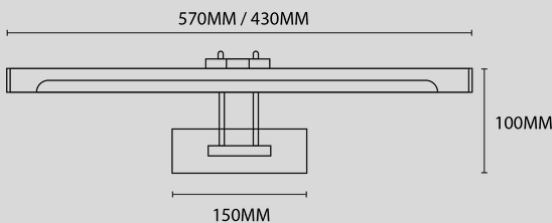

Ankur Lexus Double Twist Adjustable

Picture Wall Light

Upgrade your home with the stylish and adjustable Ankur Lexus Double Twist Picture Wall Light. Designed with a sleek antique finish, this light is perfect for enhancing the ambiance of your living room, bedroom, hallway, or workspace. Featuring a double twist adjustable mechanism, it allows you to direct the light where needed. Available in two elegant finishes - Antique Copper and Antique Brass, and two power options (12W and 18W) to match your lighting needs.

Technical Details

Diameter	:	120MM
Height	:	430MM / 570MM
Brand	:	Ankur
Material	:	Metal
Body Color	:	Antique Copper / Brass
Mounting System	:	Surface
Application Area	:	Indoor
Ip Rating	:	IP20
Wattage	:	12W
Voltage	:	220-240V
CCT	:	3000K
Lamp Type	:	LED
Warranty	:	12 Months