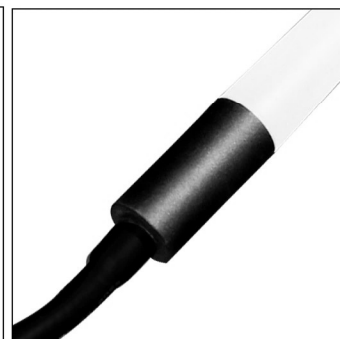

Strong Aluminium Body

ANKUR FLEXI STEM BOLLARD

		5W	5W x 3	5W x 3
Lumen Output	W	3000K	475lm	1575lm
	N	4000K	525lm	1725lm
	C	6500K	575lm	1875lm
System Efficiency	No. of LEDs	01	03	03
	Dimensions (in mm)	Diameter Ø	160 (Base)	160 (Spike)
	Height H	1250	1250	1250

System Specs	System Specs
CRI	> 90
IP RATING	IP65
INPUT	240V/50Hz
PF	>0.9
THD	<10%
EFFICACY	>90%
Housing	Pressure Die-Cast Aluminum
LED Make	BRIDGELUX, LUMILEDS (Philips)

Colour Options	Colour Options
Housing	Black