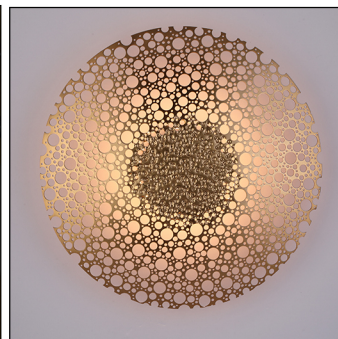

ORBIT
WALL LIGHT

ANTI-GLARE

OPTIONAL DIMMING ON REQUEST

ANKUR ORBIT LED WALL LIGHT

Enhance your space with the ANKUR ORBIT LED WALL LIGHT, a striking blend of modern elegance and vintage charm. Designed with a mesmerizing perforated pattern, this light creates a stunning ambient glow, casting intricate shadows for a unique visual effect.

Features

Technical Specifications

Mesh

SMD Light

Unique Design

ANKUR ORBIT LED WALL LIGHT

	Wattage(W)	12w
Lumen Output	W 2700k	-
	W 3000k	1140lm
	W 6500k	-
System Efficiency	No. of LEDs	Multiple SMDs
Dimensions (in mm)	Length	300 / 400
	Height	300 / 400