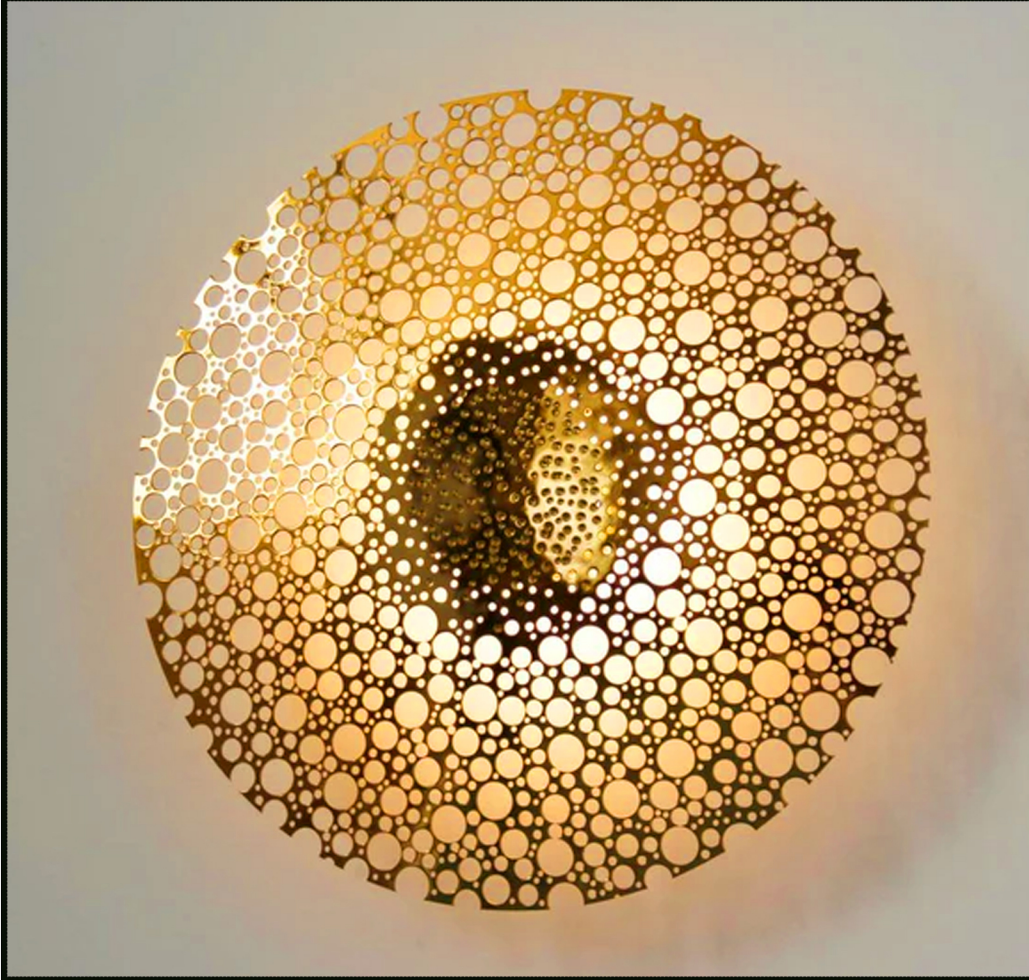

ORBIT
WALL LIGHT

ANTI-GLARE

OPTIONAL DIMMING ON REQUEST

ANKUR ORBIT LED WALL LIGHT

Enhance your space with the ANKUR ORBIT LED WALL LIGHT, a striking blend of modern elegance and vintage charm. Designed with a mesmerizing perforated pattern, this light creates a stunning ambient glow, casting intricate shadows for a unique visual effect.

Features

Technical Specifications

Mesh

SMD Light

Unique Design

ANKUR ORBIT LED WALL LIGHT

	Wattage(W)	12w
Lumen Output	W 2700k	-
	W 3000k	1140lm
	W 6500k	-
System Efficiency	No. of LEDs	Multiple SMDs
Dimensions (in mm)	Length	300 / 400
	Height	300 / 400