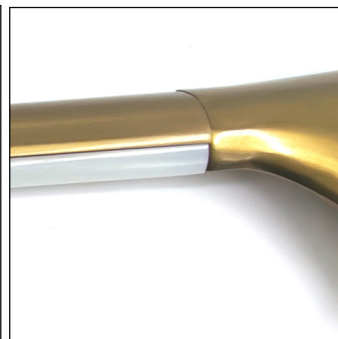

MARCELLO

WALL LIGHT

ANTI-
GLARE

OPTIONAL
DIMMING
ON REQUEST

ANKUR MARCELLO MODERN WALL LIGHT

Enhance your space with the ANKUR MARCELLO MODERN WALL LIGHT, a perfect blend of elegance and functionality. Featuring a sleek, contemporary design, this 12W LED SMD wall light provides a warm 3000K glow, creating a cozy ambiance in any room. With its premium metal finish, wide 810MM length, and energy-efficient LED technology, this stylish fixture is ideal for living rooms, hallways, bedrooms, or modern office spaces.

Features

SMD Light Source

Gold Finish

Unique Design

Technical Specifications

ANKUR MARCELLO MODERN WALL LIGHT

Wattage(W)	12w
Lumen Output	1020lm
System Output	3000k
System Efficiency	Multiple SMDs
Dimensions (in mm)	Diameter Ø - Height H 810