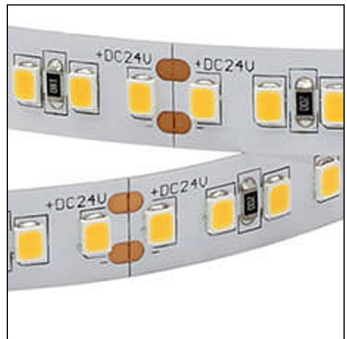

MARCELLO

WALL LIGHT

ANTI-
GLARE

OPTIONAL
DIMMING
ON REQUEST

ANKUR MARCELLO MODERN WALL LIGHT

Enhance your space with the ANKUR MARCELLO MODERN WALL LIGHT, a perfect blend of elegance and functionality. Featuring a sleek, contemporary design, this 12W LED SMD wall light provides a warm 3000K glow, creating a cozy ambiance in any room. With its premium metal finish, wide 810MM length, and energy-efficient LED technology, this stylish fixture is ideal for living rooms, hallways, bedrooms, or modern office spaces.

Features

SMD Light Source

Gold Finish

Unique Design

Technical Specifications

ANKUR MARCELLO MODERN WALL LIGHT

Wattage(W)	12w
Lumen Output	1020lm
System Output	3000k
System Efficiency	Multiple SMDs
Dimensions (in mm)	Diameter Ø - Height H 810

CRI	IP RATING	INPUT	PF	THD	EFFICACY
> 90	IP-20	240V/50Hz	>0.9	<10%	>90%

System Specs	Housing	Aluminium
	Led Make	Bridgelux
	Driver Location	Inbuilt

Colour Options	Housing	
-----------------------	---------	---