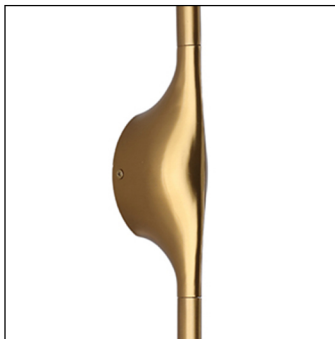

MARCELLO

WALL LIGHT

ANTI-
GLARE

OPTIONAL
DIMMING
ON REQUEST

ANKUR MARCELLO MODERN WALL LIGHT

Enhance your space with the ANKUR MARCELLO MODERN WALL LIGHT, a perfect blend of elegance and functionality. Featuring a sleek, contemporary design, this 12W LED SMD wall light provides a warm 3000K glow, creating a cozy ambiance in any room. With its premium metal finish, wide 810MM length, and energy-efficient LED technology, this stylish fixture is ideal for living rooms, hallways, bedrooms, or modern office spaces.

Features

SMD Light Source

Gold Finish

Unique Design

Technical Specifications

ANKUR MARCELLO MODERN WALL LIGHT

Wattage(W)	12w
Lumen Output	1020lm
System Output	3000k
System Efficiency	Multiple SMDs
Dimensions (in mm)	Diameter Ø - Height H 810