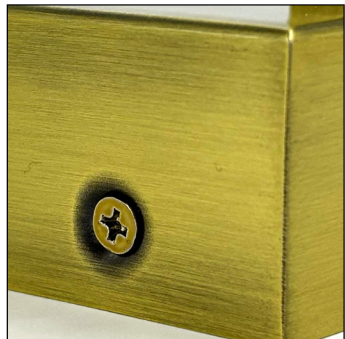

## LAVISTA PICTURE LIGHT

ANTI-  
GLARE

OPTIONAL  
DIMMING  
ON REQUEST

### ANKUR ELISA METAL LED PENDANT LIGHT

Elevate your interiors with the ANKUR ELISA METAL LED PENDANT LIGHT, a perfect blend of modern elegance and timeless charm. Crafted in a sleek Antique Brass finish, this pendant light exudes sophistication while providing a warm, focused glow.

**Features**

Strong Base

Unique Design

Strong Body

**Technical Specifications**

**LAVISTA LED PICTURE WALL LIGHT**

<b>Wattage(W)</b>	15w
<b>Lumen Output</b>	W 2700k -
	W 3000k 1425lm
	W 6500k -
<b>System Efficiency</b>	No. of LEDs Multiple SMDs
<b>Dimensions (in mm)</b>	Length 390
	Height 172