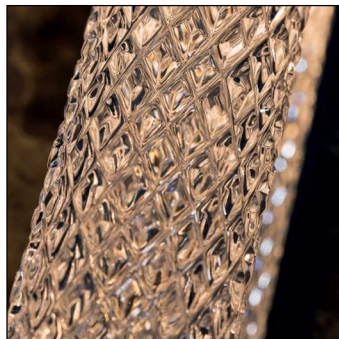

FLAVIA

METAL WALL LIGHT

ANTI-
GLARE

OPTIONAL
DIMMING
ON REQUEST

ANKUR FLAVIA CRYSTAL METAL LED MIRROR WALL LIGHT

Elevate your space with the ANKUR FLAVIA CRYSTAL METAL LED MIRROR WALL LIGHT, a perfect blend of elegance and modern functionality. Crafted from premium metal with a luxurious antique brass finish, this wall light brings a timeless charm to any interior. Designed to deliver a powerful 24W illumination, it emits a warm 3000K LED glow, creating a cozy and inviting ambiance. With a voltage range of 165V-265VAC, this energy-efficient light ensures reliable performance in various settings. Ideal for living rooms, bedrooms, hallways, or commercial spaces, it adds sophistication and warmth to any décor.

Features

Technical Specifications

Premium Quality

Crystal Design

Metal Body

ANKUR FLAVIA CRYSTAL METAL LED MIRROR WALL LIGHT

	12W	24W
Wattage(W)	12W	24W
Lumen Output	1020lm	2040lm
System Specs	CRI > 90 IP RATING IP-20 INPUT 240V/50Hz PF >0.9 THD <10% EFFICACY >90%	
System Efficiency	Housing Aluminium Led Make E14 Lamp Driver Location internal wiring	
Dimensions (in mm)	No. of LPs 1 2	
	Height 355 Width 135	Height 470 Width 230