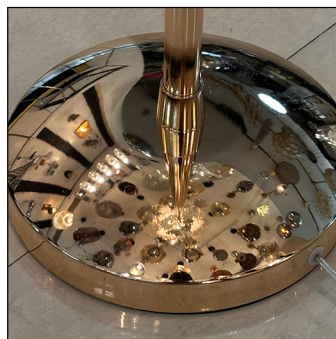

FIORENZA

FLOOR LAMP

ANKUR FIORENZA MODERN METAL FLOOR LAMP

Elevate your interiors with the ANKUR LORENZO VINTAGE STYLE & METAL AND GLASS WALL LIGHT, a stunning combination of luxury and functionality. Crafted from premium metal with an elegant antique brass finish, this wall light exudes timeless sophistication. Its 6W LED emits a warm 3000K glow, creating a cozy and inviting atmosphere in any space. Designed to operate seamlessly within a 100V-277VAC range, this versatile lighting fixture is perfect for bedrooms, living rooms, hallways, and more. The sleek glass design enhances the ambiance, making it an exquisite addition to modern and classic décor styles.

Features

Technical Specifications

Multiple Light Points`

Leaf Design

Heavy Metal Base

ANKUR FIORENZA MODERN METAL FLOOR LAMP

Wattage(W)	36w	CRI	> 90	IP RATING	IP-20	INPUT	240V/ 50Hz	PF	>0.9	THD	<10%	EFFICACY	>90%
Lumen Output	W 3000k 3060lm	System Specs	Housing	Aluminium		Led Make	Bridgelux		Inbuilt				
System Efficiency	No. of LEDs Multiple SMDs	Colour Options	Housing	Gold									
Dimensions (in mm)	Diameter Ø 175												
	Height H 1050												