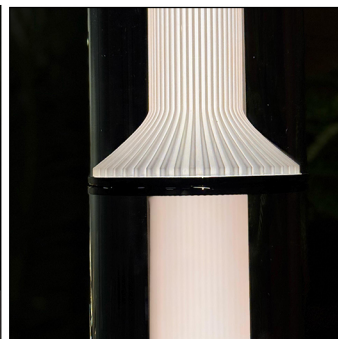

CARLOTTA

HANGING LIGHT

ANTI-
GLARE

OPTIONAL
DIMMING
ON REQUEST

ANKUR CARLOTTA GLOW METAL AND GLASS LED HANGING LIGHT

Illuminate your space with the modern elegance of the ANKUR CARLOTTA GLOW METAL AND GLASS LED HANGING LIGHT. Designed with a sleek metal body in a sophisticated Smoke Black finish, this pendant light adds a touch of luxury to any interior. Featuring a powerful 12W LED with a warm 3000K glow, it creates a cozy and inviting ambiance, perfect for dining areas, kitchens, living rooms, or commercial spaces. With a wide voltage range of 110V-240VAC, it ensures seamless performance and energy efficiency. Whether used as a statement piece or in multiples for a layered lighting effect, this pendant light blends style and functionality effortlessly.

Features

Unique Style

Solid Design

Double Lamp Option

Technical Specifications

ANKUR FIORENZA MODERN METAL FLOOR LAMP

	Wattage(W)	6w	12w
Lumen Output	W 3000k	510lm	1020lm
System Efficiency	No. of LEDs	Multiple SMDs	
Dimensions (in mm)	Diameter Ø	225	225
	Height H	480	740