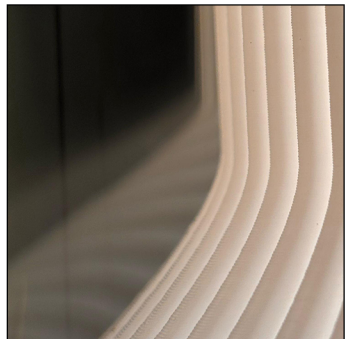

CARLOTTA

HANGING LIGHT

ANTI-
GLARE

OPTIONAL
DIMMING
ON REQUEST

ANKUR CARLOTTA GLOW METAL AND GLASS LED HANGING LIGHT

Illuminate your space with the modern elegance of the ANKUR CARLOTTA GLOW METAL AND GLASS LED HANGING LIGHT. Designed with a sleek metal body in a sophisticated Smoke Black finish, this pendant light adds a touch of luxury to any interior. Featuring a powerful 12W LED with a warm 3000K glow, it creates a cozy and inviting ambiance, perfect for dining areas, kitchens, living rooms, or commercial spaces. With a wide voltage range of 110V-240VAC, it ensures seamless performance and energy efficiency. Whether used as a statement piece or in multiples for a layered lighting effect, this pendant light blends style and functionality effortlessly.

Features

Unique Style

Solid Design

Double Lamp Option

Technical Specifications

ANKUR FIORENZA MODERN METAL FLOOR LAMP

	Wattage(W)	6w	12w
Lumen Output	W 3000k	510lm	1020lm
System Efficiency	No. of LEDs	Multiple SMDs	
Dimensions (in mm)	Diameter Ø	225	225
	Height H	480	740