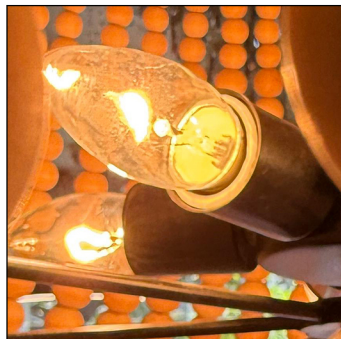

## ANKUR BOHEMIAN BEADED CHANDELIER

Bring elegance and warmth to your space with the Ankur Bohemian Beaded Chandelier, a stunning fusion of bohemian charm and luxurious design. Featuring an intricately crafted metal frame in a radiant gold finish, this chandelier is adorned with beautiful beaded detailing, adding a touch of artisanal beauty. With a powerful 60W output, it provides ample illumination, complemented by a soft 3000K LED glow for a warm and inviting ambiance. Designed to operate within a 110V-240VAC range, this versatile chandelier is perfect for dining rooms, living spaces, bedrooms, or entryways, making a statement in any interior.

**Features**

**Technical Specifications**

Strong Build

E27 Lamp

Beads

**ANKUR BOHEMIAN BEADED CHANDELIER**

<b>Wattage(W)</b>	60w
<b>Lumen Output</b>	5100lm
<b>System Efficiency</b>	Multiple SMDs
<b>Dimensions (in mm)</b>	Diameter Ø - Height H 720